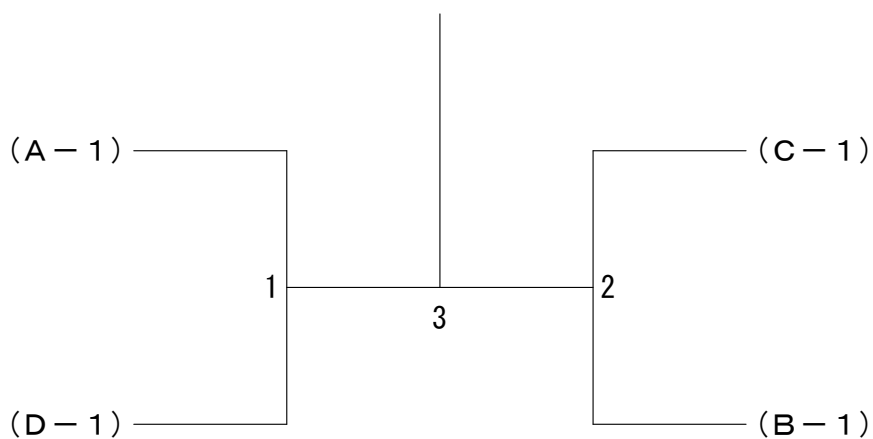

Mizuno OMOTENASHI Cup Japan

3-5 May 2019 Yuri Honjo City

Mixed Doubles 120+ Group D	Qin Liao	VICTOR NATALIE	ONG Lam	Thomas Sayoko	Johnson Atsushi	W-L	Rank
Qin Xiong Hui (MAC) Liao Na Ling		9	6	4	1		
VICTOR SIM (SIN) NATALIE ONG LAY GUAT	9		7	2	5		
ONG THEN LIN (MAS) Lam Fung Sheung (HKG)	6	7		10	3		
Thomas Lui (USA) Sayoko Sasaki (JPN)	4	2	10		8		
Johnson Tad (JPN) Atsushi Sasaki	1	5	3	8			

Mixed Doubles 120+ Final Tournament