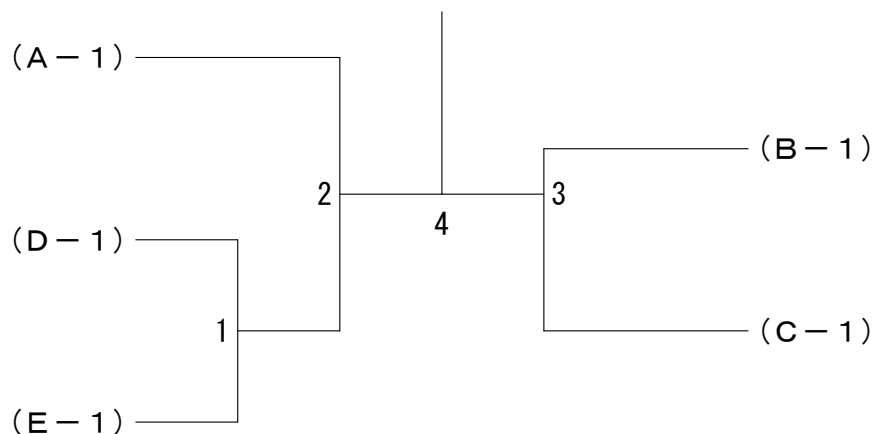

Mizuno OMOTENASHI Cup Japan

3-5 May 2019 Yuri Honjo City

Mixed Doubles 110+ Group D	XIE WANG	Kwan Cheung	Naoki Sotomi	Masaya Taiko	W-L	Rank
XIE LUN LI (SIN) WANG GUI CHAI		5	3	1		
Kwan Sai Wing Louis Cheung Yuk Lin Jenny (HKG)	5		2	4		
Naoki Kobayashi Sotomi Yasuda (JPN)	3	2		6		
Masaya Masuda Taiko Nobe (JPN)	1	4	6			

Mixed Doubles 110+ Group E	JEFFLY Kuniko	TANG CHAN	Makoto Wakako	Fumitaka Masako	W-L	Rank
JEFFLY RAMLY (MAS) Kuniko Yamamoto (JPN)		5	3	1		
TANG SIMON YAU SHING CHAN SIU YING (HKG)	5		2	4		
Makoto Ataka Wakako Otsuka (JPN)	3	2		6		
Fumitaka Sato Masako Sato (JPN)	1	4	6			

Mixed Doubles 110+ Final Tournament