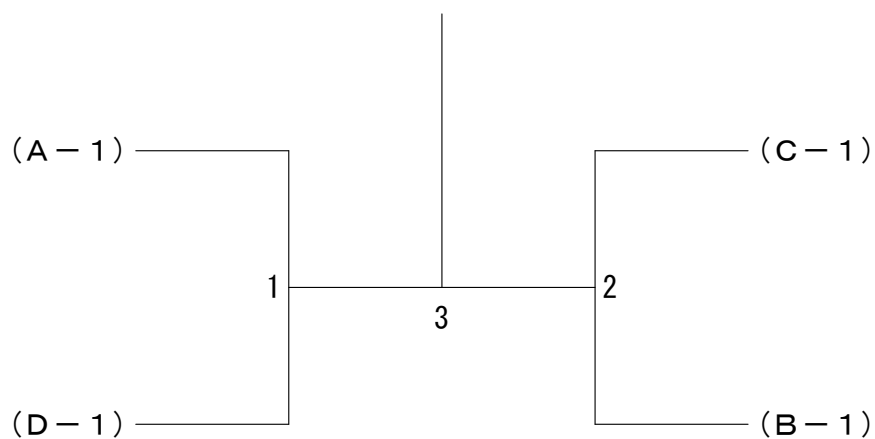

Mizuno OMOTENASHI Cup Japan

3-5 May 2019 Yuri Honjo City

Mixed Doubles 120+ Group D	Qin Liao	VICTOR NATALIE	Bovornovadep Haruko	Thomas Sayoko	Johnson Atsushi	W-L	Rank
Qin Xiong Hui (MAC) Liao Na Ling		9	6	4	1		
VICTOR SIM (SIN) NATALIE ONG LAY GUAT	9		7	2	5		
Bovornovadep Devakula (THA) Haruko Asakoshi (JPN)	6	7		10	3		
Thomas Lui (USA) Sayoko Sasaki (JPN)	4	2	10		8		
Johnson Tad (JPN) Atsushi Sasaki	1	5	3	8			

Mixed Doubles 120+ Final Tournament